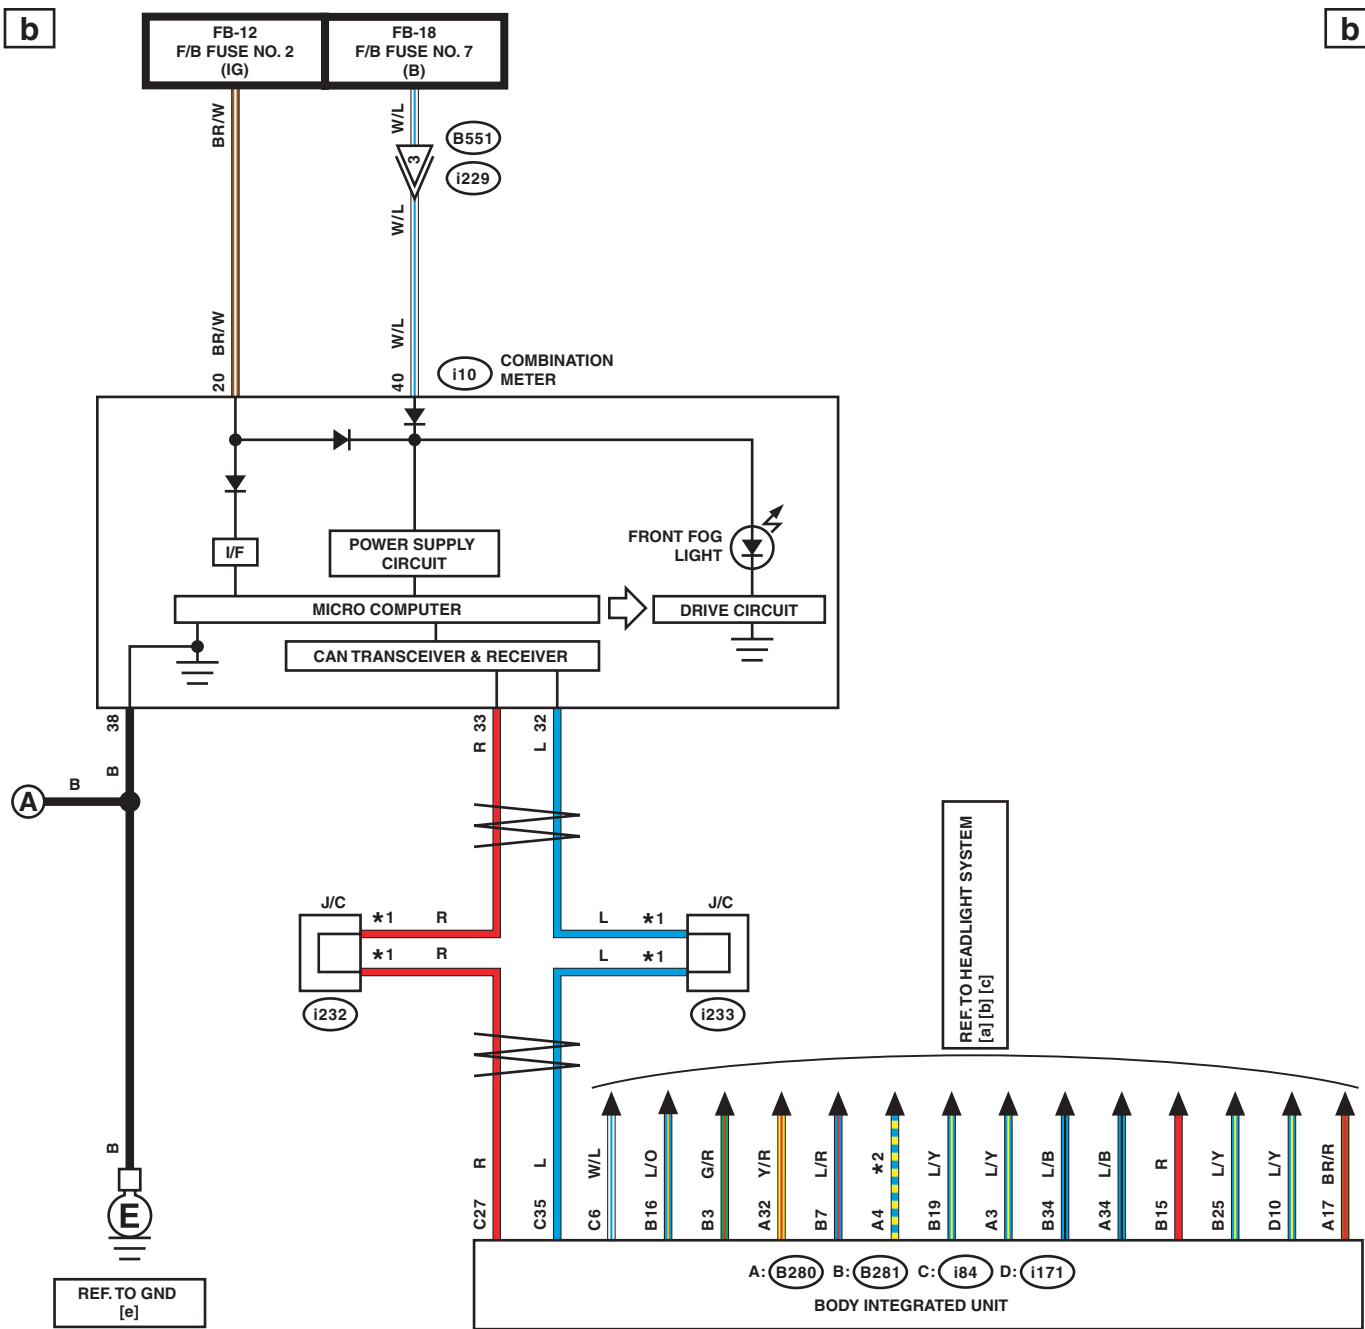

21. Front Fog Light System

A: WIRING DIAGRAM

WI-44438

Front Fog Light System

WIRING SYSTEM

*1 : TERMINAL No. OPTIONAL ARRANGEMENT

*2 : WITHOUT PUSH BUTTON START : B/W
WITH PUSH BUTTON START : Y/R

WI-44439

C

C

LIST OF CONNECTORS