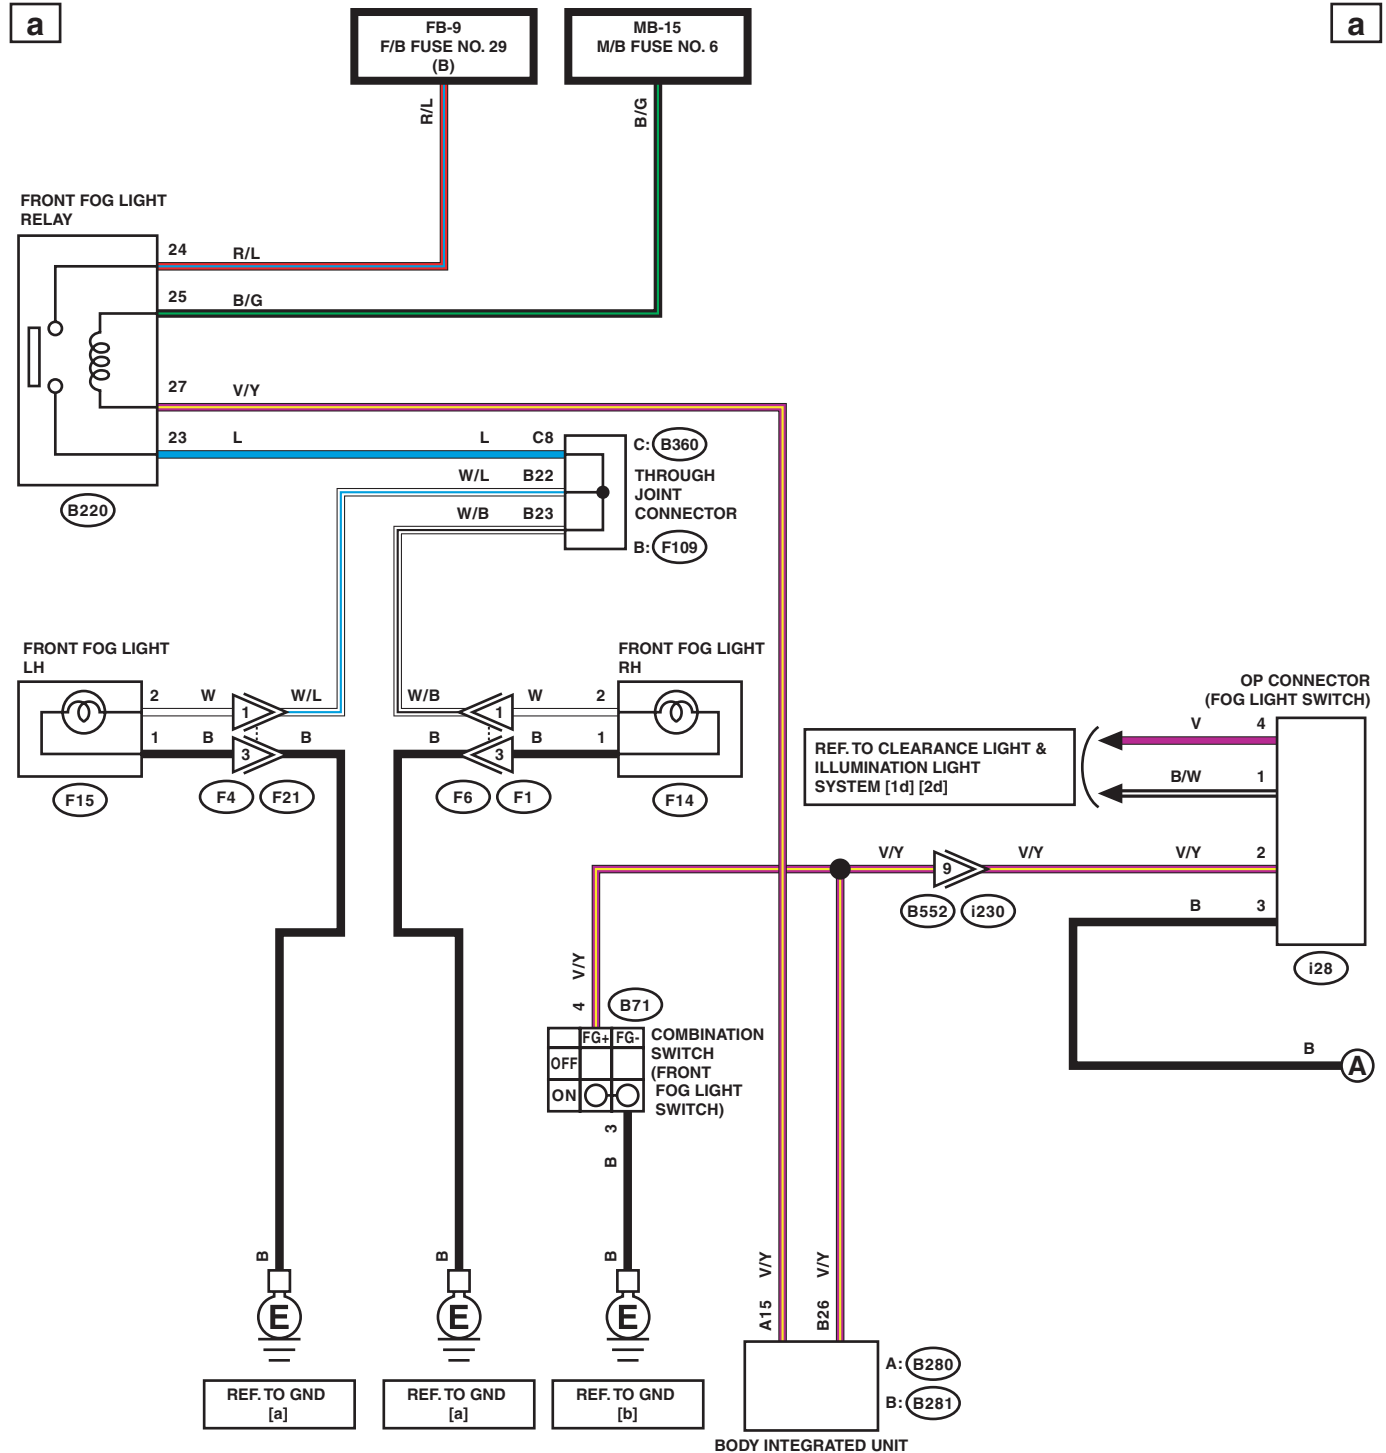

21. Front Fog Light System

A: WIRING DIAGRAM

WI-44438

Front Fog Light System

WIRING SYSTEM

*1 : TERMINAL No. OPTIONAL ARRANGEMENT

*2 : WITHOUT PUSH BUTTON START : B/W
WITH PUSH BUTTON START : Y/R

WI-44439

C

C

LIST OF CONNECTORS